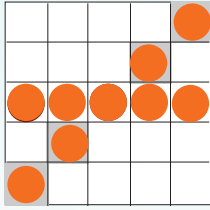

2 Orange

Single Easy Bingo \$1,199
Double Easy Bingo \$1,199

3 Green

Crazy Pyramid \$1,199
Crazy Hourglass \$1,199

4 Yellow
\$2 on Floor

Checker Board \$10,000
Second Chance \$2,500
Third Chance \$1,199

5 Pink

Single Hardway Bingo \$1,199
Double Hardway Bingo \$1,199

6 Grey

Crazy "L" \$1,199
Missing Link \$1,199

7 Blue \$1 on Floor
Orange \$4 on Floor

Double Dab Coverall \$200

8 Olive
\$2 on Floor

Letter "S" for Spring \$10,000
Second Chance \$2,500
Third Chance - \$1,199