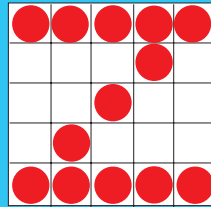

Single Hardway Bingo \$1,199
Double Hardway Bingo \$1,199

6 Grey

Crazy "L" \$1,199
Missing Link \$1,199

7 Blue \$1 on Floor
Orange \$4 on Floor

Double Dab Coverall \$200

8 Olive
\$2 on Floor

Letter "S" for Spring \$10,000
Second Chance \$2,500
Third Chance - \$1,199

20-MINUTE INTERMISSION

9 Red White Blue
\$3 on Floor

Red White Blue Coverall
Jackpot in posted # or less
Consolation \$500

10 U-Pick-Em
\$2 at counter

U-Pick-Em Coverall
Jackpot in 20#'s or less
Consolation \$600

11 Brown

Single Bingo \$1,199
Double Bingo - \$1,199

12 Red
\$2 on Floor

Letter "Z" \$10,000
Second Chance \$2,500
Third Chance - \$1,199

13 Purple

Hardway Two Blocks of Four \$1,199
Hardway Three Blocks of Four \$1,199