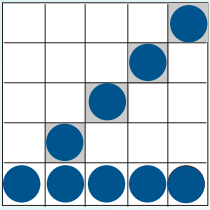

$75,000 BLOOMIN' BASH

WITH FOUR $10,000 PAYOUTS IN REGULAR PACK

SUNDAY, MARCH 24, 2019 AT 4PM

Doors open for pre-sale guests at 12:30pm. Doors will be open for general admissions by 2pm

1 Blue

Single Bingo $1,199
Double Bingo $1,199

2 Orange