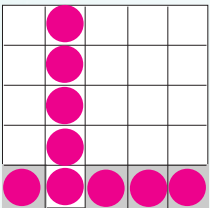

2 Orange

Single Easy Bingo \$1,199
Double Easy Bingo \$1,199

3 Green

Crazy Pyramid \$1,199
Crazy Hourglass \$1,199

4 Yellow
\$2 on Floor

Checker Board \$10,000
Second Chance \$2,500
Third Chance \$1,199

5 Pink

Single Hardway Bingo \$1,199
Double Hardway Bingo \$1,199

6 Grey

Crazy "L" \$1,199
Missing Link \$1,199

7 Blue \$1 on Floor
Orange \$4 on Floor

Double Dab Coverall \$200

8 Olive
\$2 on Floor

Letter "S" for Spring \$10,000
Second Chance \$2,500
Third Chance - \$1,199

FLOOR SALES AND ELECTRONIC ADD-ONS

Game 04: \$10,000 Checker Board - Yellow Stripe	\$2	20 Max in Machine
Game 07: Double Dab	\$1 or \$4	
Game 08: \$10,000 Letter "S" - Olive Stripe	\$2	20 Max in Machine
Game 09: Red White Blue Coverall	\$3	
Game 12: \$10,000 Letter "Z" - Red Stripe	\$2	20 Max in Machine
Game 14: Triple Bingo, Outside 4-Corners Count	\$4	
Game 15: Bonanza	\$1	
Game 16: \$10,000 Final Coverall - Solid Black	\$2	20 Max in Machine