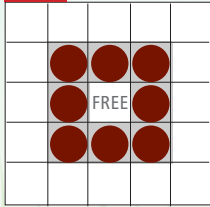

2 Orange

Single Easy Bingo \$1,199
Double Easy Bingo \$1,199

3 Green

Crazy Pyramid \$1,199
Crazy Hourglass \$1,199

4 Yellow
\$2 on Floor

Checker Board \$10,000
Second Chance \$2,500
Third Chance \$1,199

5 Pink

Single Hardway Bingo \$1,199
Double Hardway Bingo \$1,199

6 Grey

Crazy "L" \$1,199
Missing Link \$1,199

7 Blue \$1 on Floor
Orange \$4 on Floor

Double Dab Coverall \$200

8 Olive
\$2 on Floor

Letter "S" for Spring \$10,000
Second Chance \$2,500
Third Chance - \$1,199

20-MINUTE INTERMISSION

9 Red White Blue
\$3 on Floor

Red White Blue Coverall
Jackpot in posted # or less
Consolation \$500

10 U-Pick-Em
\$2 at counter

U-Pick-Em Coverall
Jackpot in 20#'s or less
Consolation \$600

11 Brown

Single Bingo \$1,199
Double Bingo - \$1,199

12 Red
\$2 on Floor

Letter "Z" \$10,000
Second Chance \$2,500
Third Chance - \$1,199

13 Purple

Hardway Two Blocks of Four \$1,199
Hardway Three Blocks of Four \$1,199