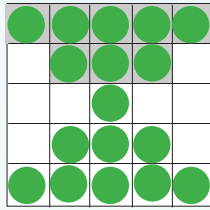

2 Orange

Single Easy Bingo \$1,199
Double Easy Bingo \$1,199

3 Green

Crazy Pyramid \$1,199
Crazy Hourglass \$1,199

4 Yellow
\$2 on Floor

Checker Board \$10,000
Second Chance \$2,500
Third Chance \$1,199

5 Pink

Single Hardway Bingo \$1,199
Double Hardway Bingo \$1,199

6 Grey

Crazy "L" \$1,199
Missing Link \$1,199

7 Blue \$1 on Floor
Orange \$4 on Floor

Double Dab Coverall \$200

8 Olive
\$2 on Floor

Letter "S" for Spring \$10,000
Second Chance \$2,500
Third Chance - \$1,199