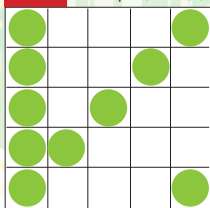

Single Hardway Bingo \$1,199
Double Hardway Bingo \$1,199

6 Grey

Crazy "L" \$1,199
Missing Link \$1,199

7 Blue \$1 on Floor
Orange \$4 on Floor

Double Dab Coverall \$200

8 Olive
\$2 on Floor

Letter "S" for Spring \$10,000
Second Chance \$2,500
Third Chance - \$1,199

11 Brown

Single Bingo \$1,199
Double Bingo - \$1,199

12 Red
\$2 on Floor

Letter "Z" \$10,000
Second Chance \$2,500
Third Chance - \$1,199

13 Purple

Hardway Two Blocks of Four \$1,199
Hardway Three Blocks of Four \$1,199

14 Lime
\$4 on Floor

No-Split Multi-Win
Triple Bingo* - \$200

15 Bonanza
\$1 on Floor

Bonanza Coverall Jackpot in
50#'s or less
Consolation \$350

16 Black
\$2 on Floor

Final Coverall \$10,000
Second Chance \$2,500
Third Chance \$2,500